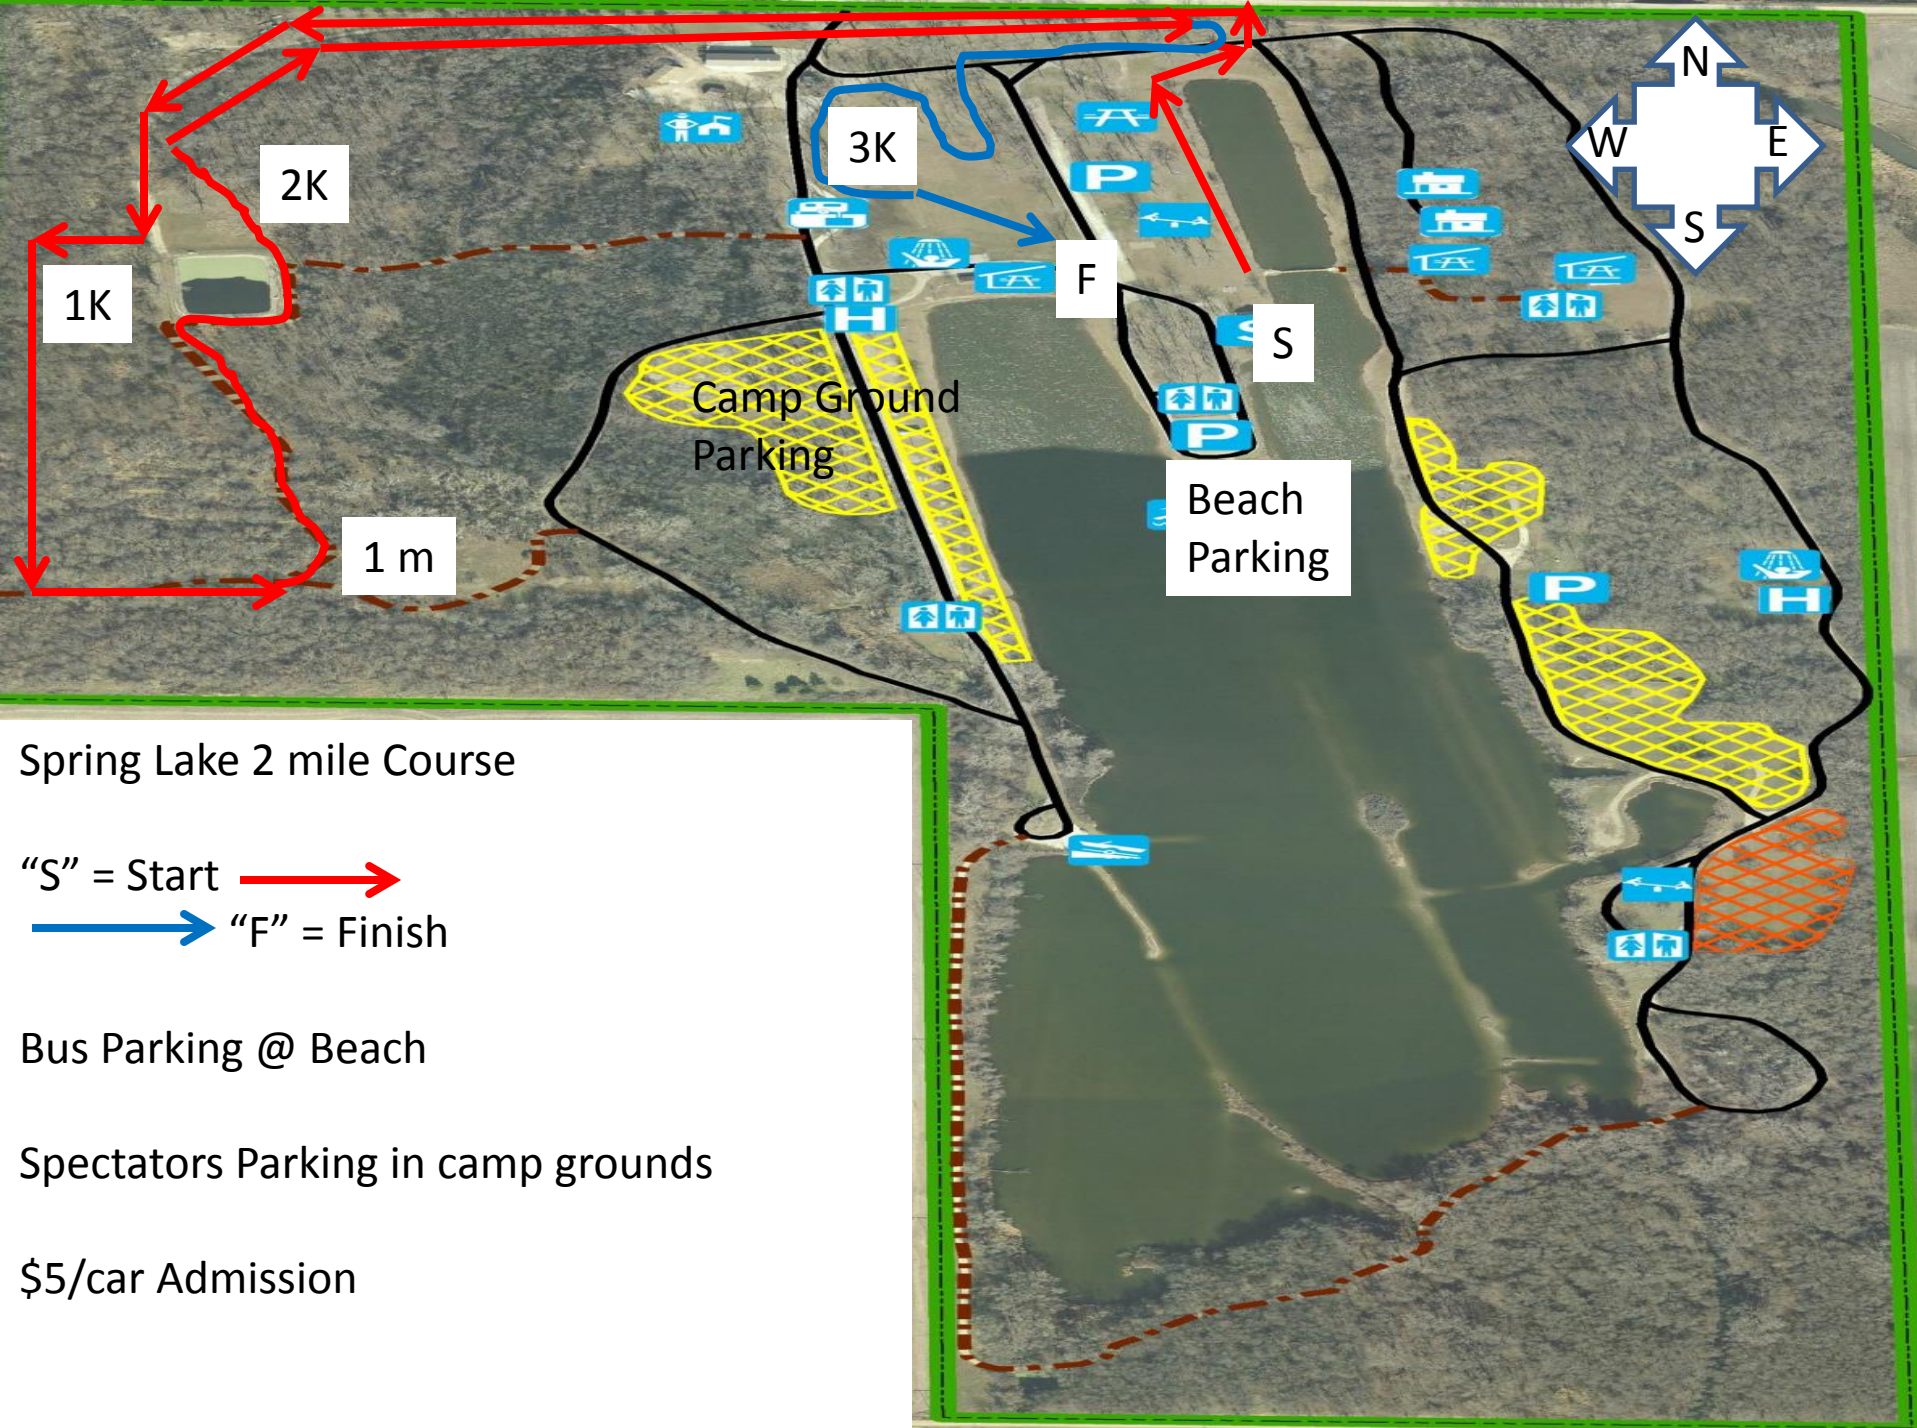

1K

1 m

2K

4K

3K

2 m

Camp Ground
Parking

Beach
Parking

Spring Lake 5K Course

"S" = Start 
 "F" = Finish

Bus Parking @ Beach

Spectators Parking in camp grounds

\$5/car Admission

Spring Lake 2 mile Course

"S" = Start 
 "F" = Finish

Bus Parking @ Beach

Spectators Parking in camp grounds

\$5/car Admission